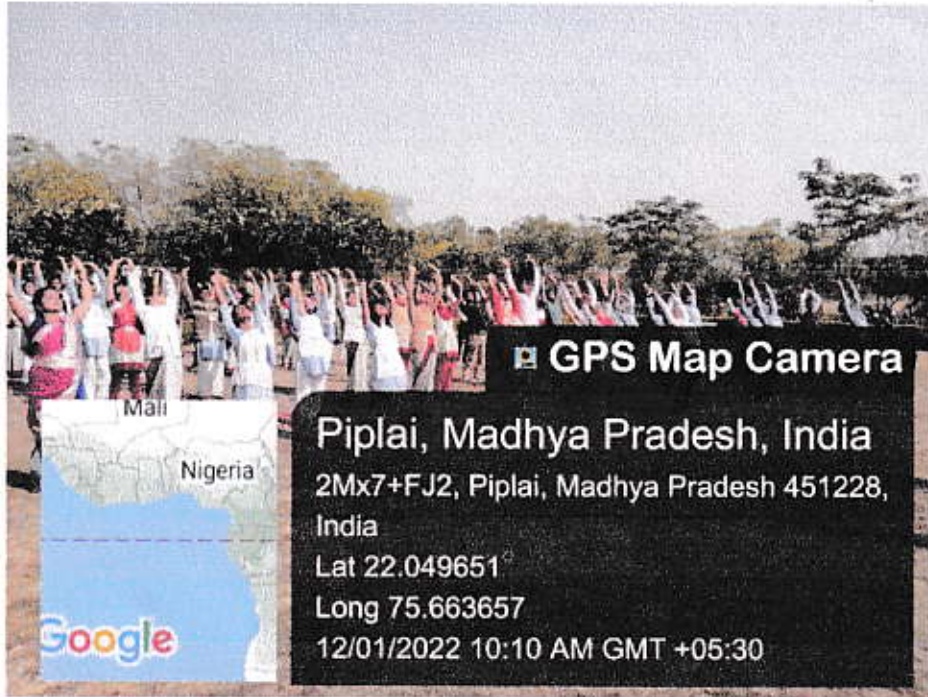

GULAB BAI YADAV SMRITI SHIKSHA MAHAVIDYALAY, BORAWAN

es
Prof. S.K. Tiwari
Principal
Swa. Gulab Bai Yadav Smriti
Shiksha Mahavidhyalaya
BORAWAN (M.P.)

GULAB BAI YADAV SMRITI SHIKSHA MAHAVIDYALAY, BORAWAN

Prof. S.K. Tiwari
Principal
Swa. Gulab Bai Yadav Smriti
Shiksha Mahavidyalaya
BORAWAN (M.P.)

GULAB BAI YADAV SMRITI SHIKSHA MAHAVIDYALAY, BORAWAN

S.K. Tiwari
Prof. S.K. Tiwari
Principal
Swa. Gulab Bai Yadav Smriti
Shiksha Mahavidhyalaya
BORAWAN (M.P.)

GULAB BAI YADAV SMRITI SHIKSHA MAHAVIDYALAY, BORAWAN

Prof. S.K. Tiwari
Principal
Swa. Gulab Bai Yadav Smriti
Shiksha Mahavidhyalaya
BORAWAN (M.P.)

Workshop on “ Yoga and its Benefits”

Prof. S.K. Tiwari
Principal
Swa. Gulab Bai Yadav Smriti
Shiksha Mahavidyalaya
BORAWAN (M.P.)

GULAB BAI YADAV SMRITI SHIKSHA MAHAVIDYALAYA, BORAWAN

NAAC
ACCREDITED
GRADE "B"

TEH-KASRAWAD, DISTRICT-KHARGONE (M.P.)
Recognized by NCTE, Affiliated by Devi Ahilya Vishwavidyalaya Indore

GPS Map Camera

Piplai, Madhya Pradesh, India
2MX7+FJ2, Piplai, Madhya Pradesh 451228,
India
Lat 22.049809°
Long 75.663707°
04/11/22 12:57 PM GMT +05:30