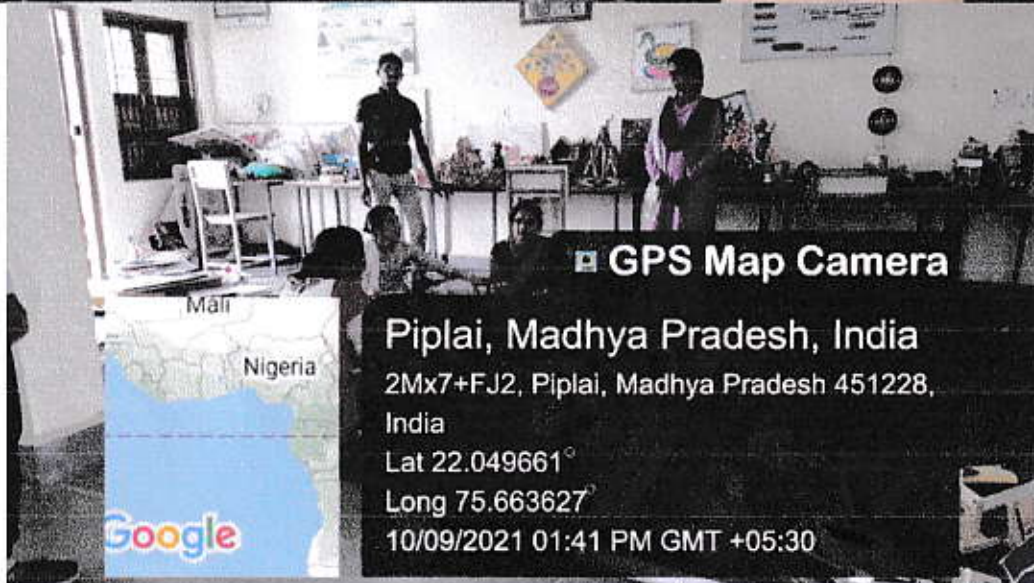

GULAB BAI YADAV SMRITI SHIKSHA MAHAVIDYALAY, BORAWAN

**“District Level Kho-Kho Competition Organized in
Collaboration”**

Prof. S.K. Tiwari
Principal
Swa. Gulab Bai Yadav Smriti
Shiksha Mahavidhyalaya
BORAWAN (M.P.)

Workshop On "Art & Craft"

Prof. S.K. Tiwari
Principal
Swa. Gulab Bai Yadav Smriti
Shiksha Mahavidyalaya
BORAWAN (M.P.)

GULAB BAI YADAV SMRITI SHIKSHA MAHAVIDYALAY, BORAWAN

Prof. S.K. Tiwari
Principal
Swa. Gulab Bai Yadav Smriti
Shiksha Mahavidhyalaya
BORAWAN (M.P.)

GULAB BAI YADAV SMRITI SHIKSHA MAHAVIDYALAY, BORAWAN

es
Prof. S.K. Tiwari
Principal
Swa. Gulab Bai Yadav Smriti
Shiksha Mahavidhyalaya
BORAWAN (M.P.)

GULAB BAI YADAV SMRITI SHIKSHA MAHAVIDYALAY, BORAWAN