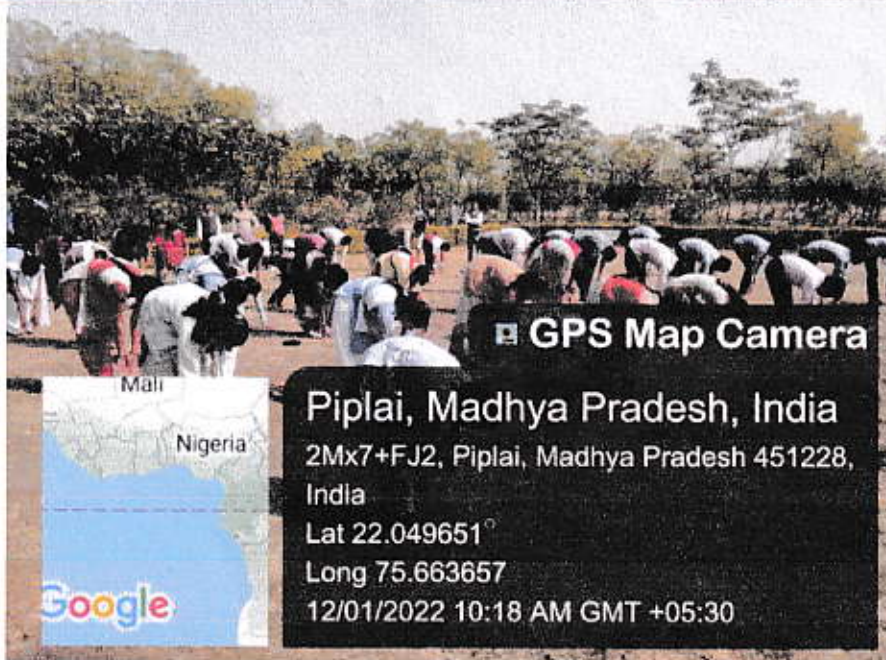

GULAB BAI YADAV SMRITI SHIKSHA MAHAVIDYALAY, BORAWAN

**“District Level Kho-Kho Competition Organized in
Collaboration”**

Prof. S.K. Tiwari
Principal
Swa. Gulab Bai Yadav Smriti
Shiksha Mahavidhyalaya
BORAWAN (M.P.)

GULAB BAI YADAV SMRITI SHIKSHA MAHAVIDYALAY, BORAWAN

es
Prof. S.K. Tiwari
Principal
Swa. Gulab Bai Yadav Smriti
Shiksha Mahavidhyalaya
BORAWAN (M.P.)

GULAB BAI YADAV SMRITI SHIKSHA MAHAVIDYALAY, BORAWAN

Prof. S.K. Tiwari
Principal
Swa. Gulab Bai Yadav Smriti
Shiksha Mahavidyalaya
BORAWAN (M.P.)

GULAB BAI YADAV SMRITI SHIKSHA MAHAVIDYALAY, BORAWAN

S.K. Tiwari
Prof. S.K. Tiwari
Principal
Swa. Gulab Bai Yadav Smriti
Shiksha Mahavidhyalaya
BORAWAN (M.P.)

GULAB BAI YADAV SMRITI SHIKSHA MAHAVIDYALAY, BORAWAN

Prof. S.K. Tiwari
Principal
Swa. Gulab Bai Yadav Smriti
Shiksha Mahavidhyalaya
BORAWAN (M.P.)

Workshop on “ Yoga and its Benefits”

Prof. S.K. Tiwari
Principal
Swa. Gulab Bai Yadav Smriti
Shiksha Mahavidyalaya
BORAWAN (M.P.)