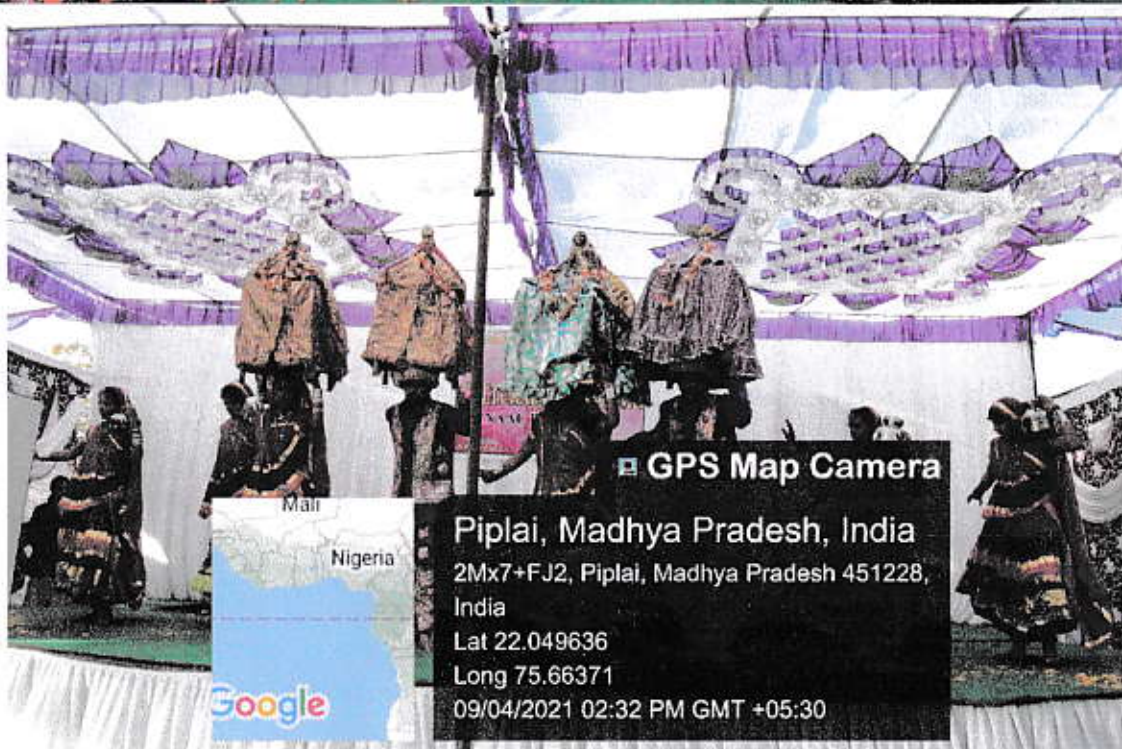

Gulab Bai Yadav Smriti Shiksha Mahavidyalaya, Borawan
"Dance Acidity Photos"

S.K. Tiwari
Prof. S.K. Tiwari
Principal
Swa. Gulab Bai Yadav Smriti
Shiksha Mahavidyalaya
BORAWAN (M.P.)