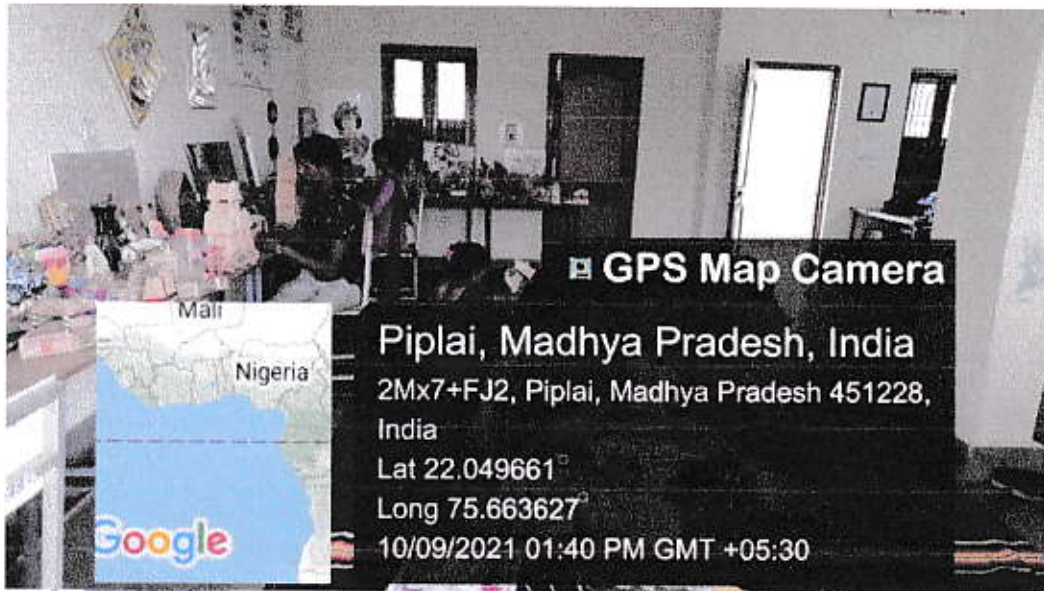

GULAB BAI YADAV SMRITI SHIKSHA MAHAVIDYALAY, BORAWAN

Prof. S.K. Tiwari
Principal
Swa. Gulab Bai Yadav Smriti
Shiksha Mahavidhyalaya
BORAWAN (M.P.)