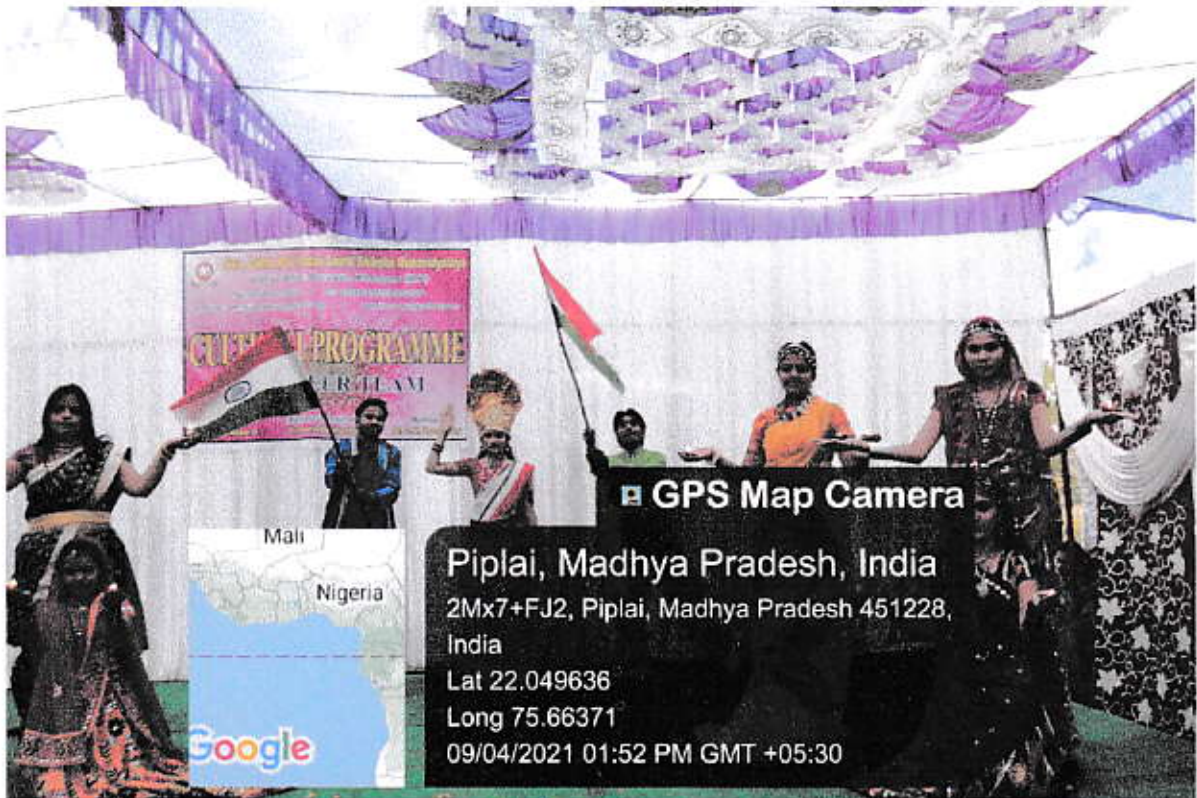

Gulab Bai Yadav Smriti Shiksha Mahavidyalaya, Borawan
"Dance Acidity Photos"

S.K. Tiwari
Prof. S.K. Tiwari
Principal
Swa. Gulab Bai Yadav Smriti
Shiksha Mahavidyalaya
BORAWAN (M.P.)