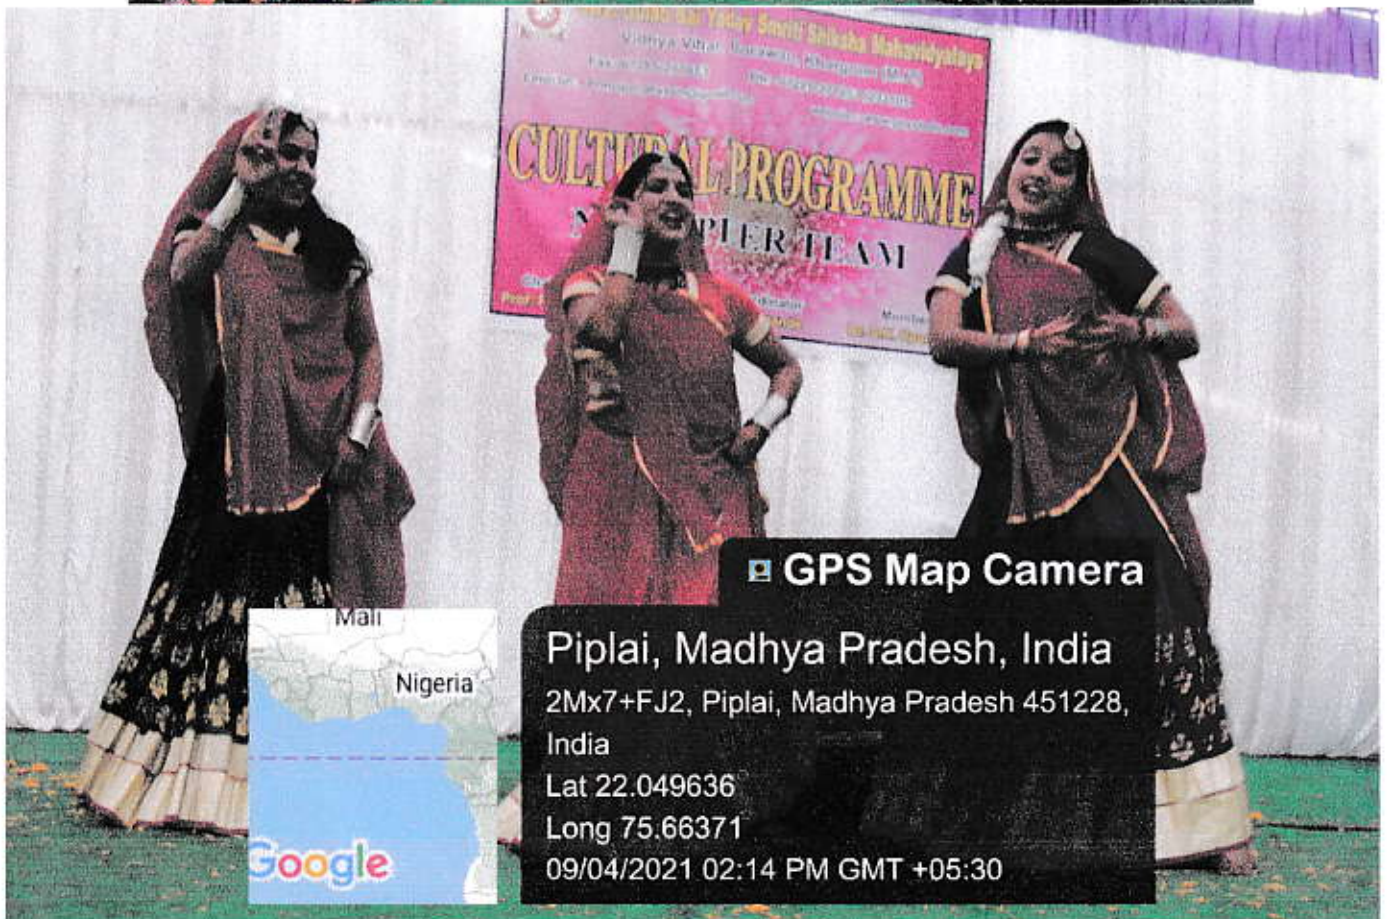

Gulab Bai Yadav Smriti Shiksha Mahavidyalaya, Borawan

GPS Map Camera

Piplai, Madhya Pradesh, India

2Mx7+FJ2, Piplai, Madhya Pradesh 451228,
India

Lat 22.049636

Long 75.66371

09/04/2021 02:14 PM GMT +05:30

Prof. S.K. Tiwari
Principal
Swa. Gulab Bai Yadav Smriti
Shiksha Mahavidhyalaya
BORAWAN (M.P.)