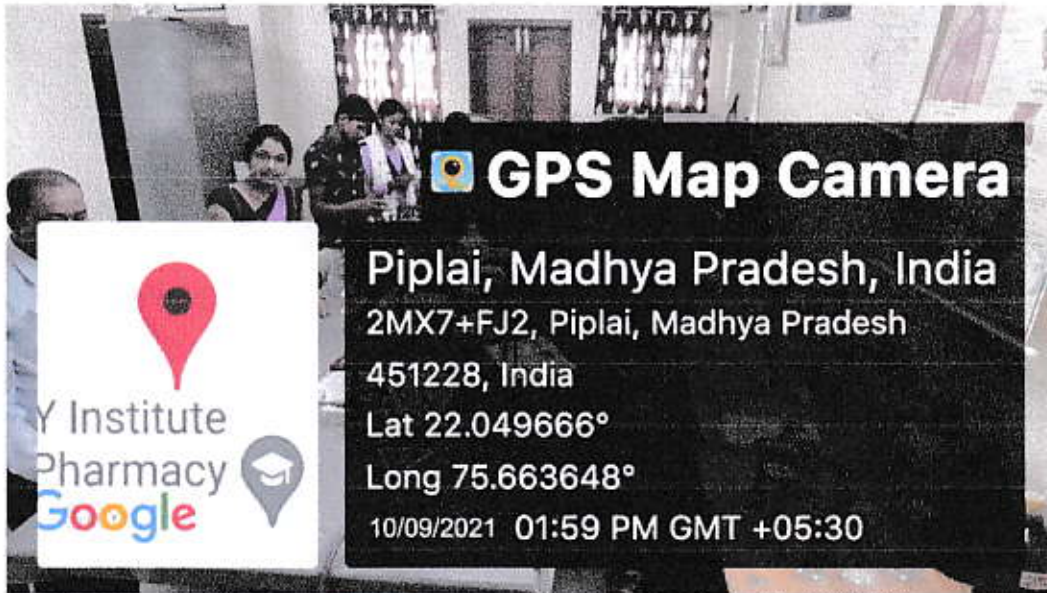

GULAB BAI YADAV SMRITI SHIKSHA MAHAVIDYALAY, BORAWAN

es
Prof. S.K. Tiwari
Principal
Swa. Gulab Bai Yadav Smriti
Shiksha Mahavidhyalaya
BORAWAN (M.P.)