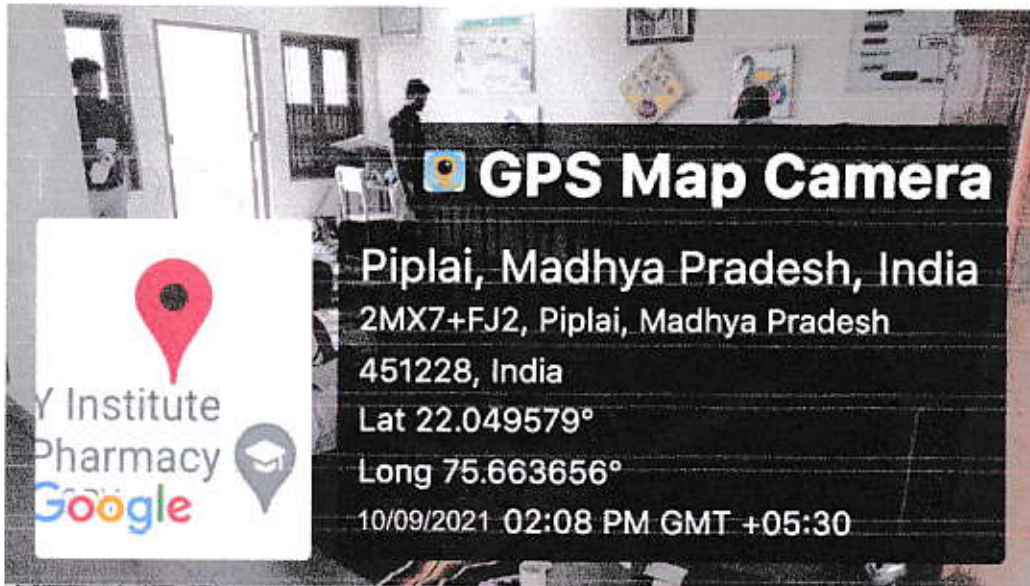

GULAB BAI YADAV SMRITI SHIKSHA MAHAVIDYALAY, BORAWAN

S.K. Tiwari
Prof. S.K. Tiwari
Principal
Swa. Gulab Bai Yadav Smriti
Shiksha Mahavidhyalaya
BORAWAN (M.P.)