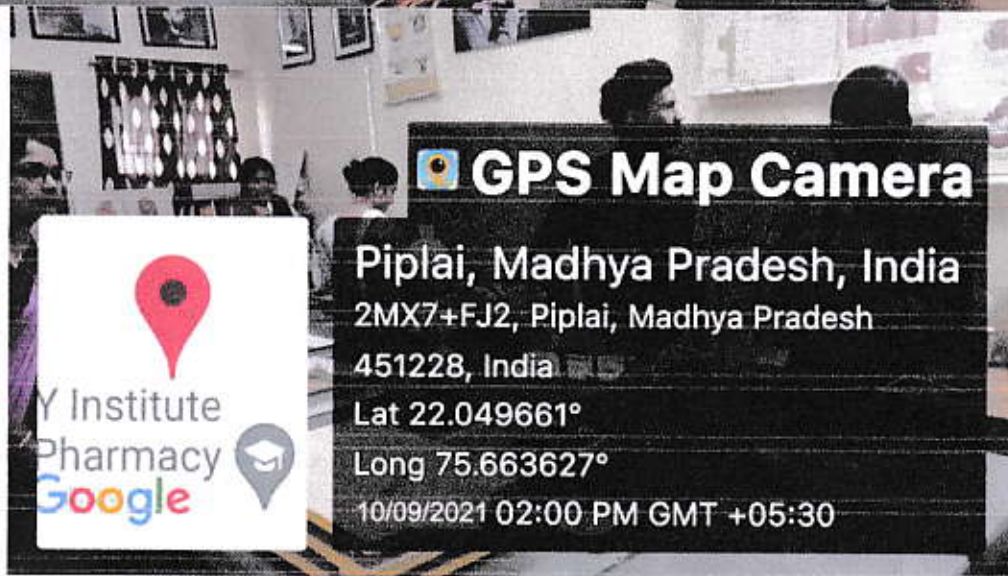

GULAB BAI YADAV SMRITI SHIKSHA MAHAVIDYALAY, BORAWAN

S.K. Tiwari
Prof. S.K. Tiwari
Principal
Swa. Gulab Bai Yadav Smriti
Shiksha Mahavidhyalaya
BORAWAN (M.P.)